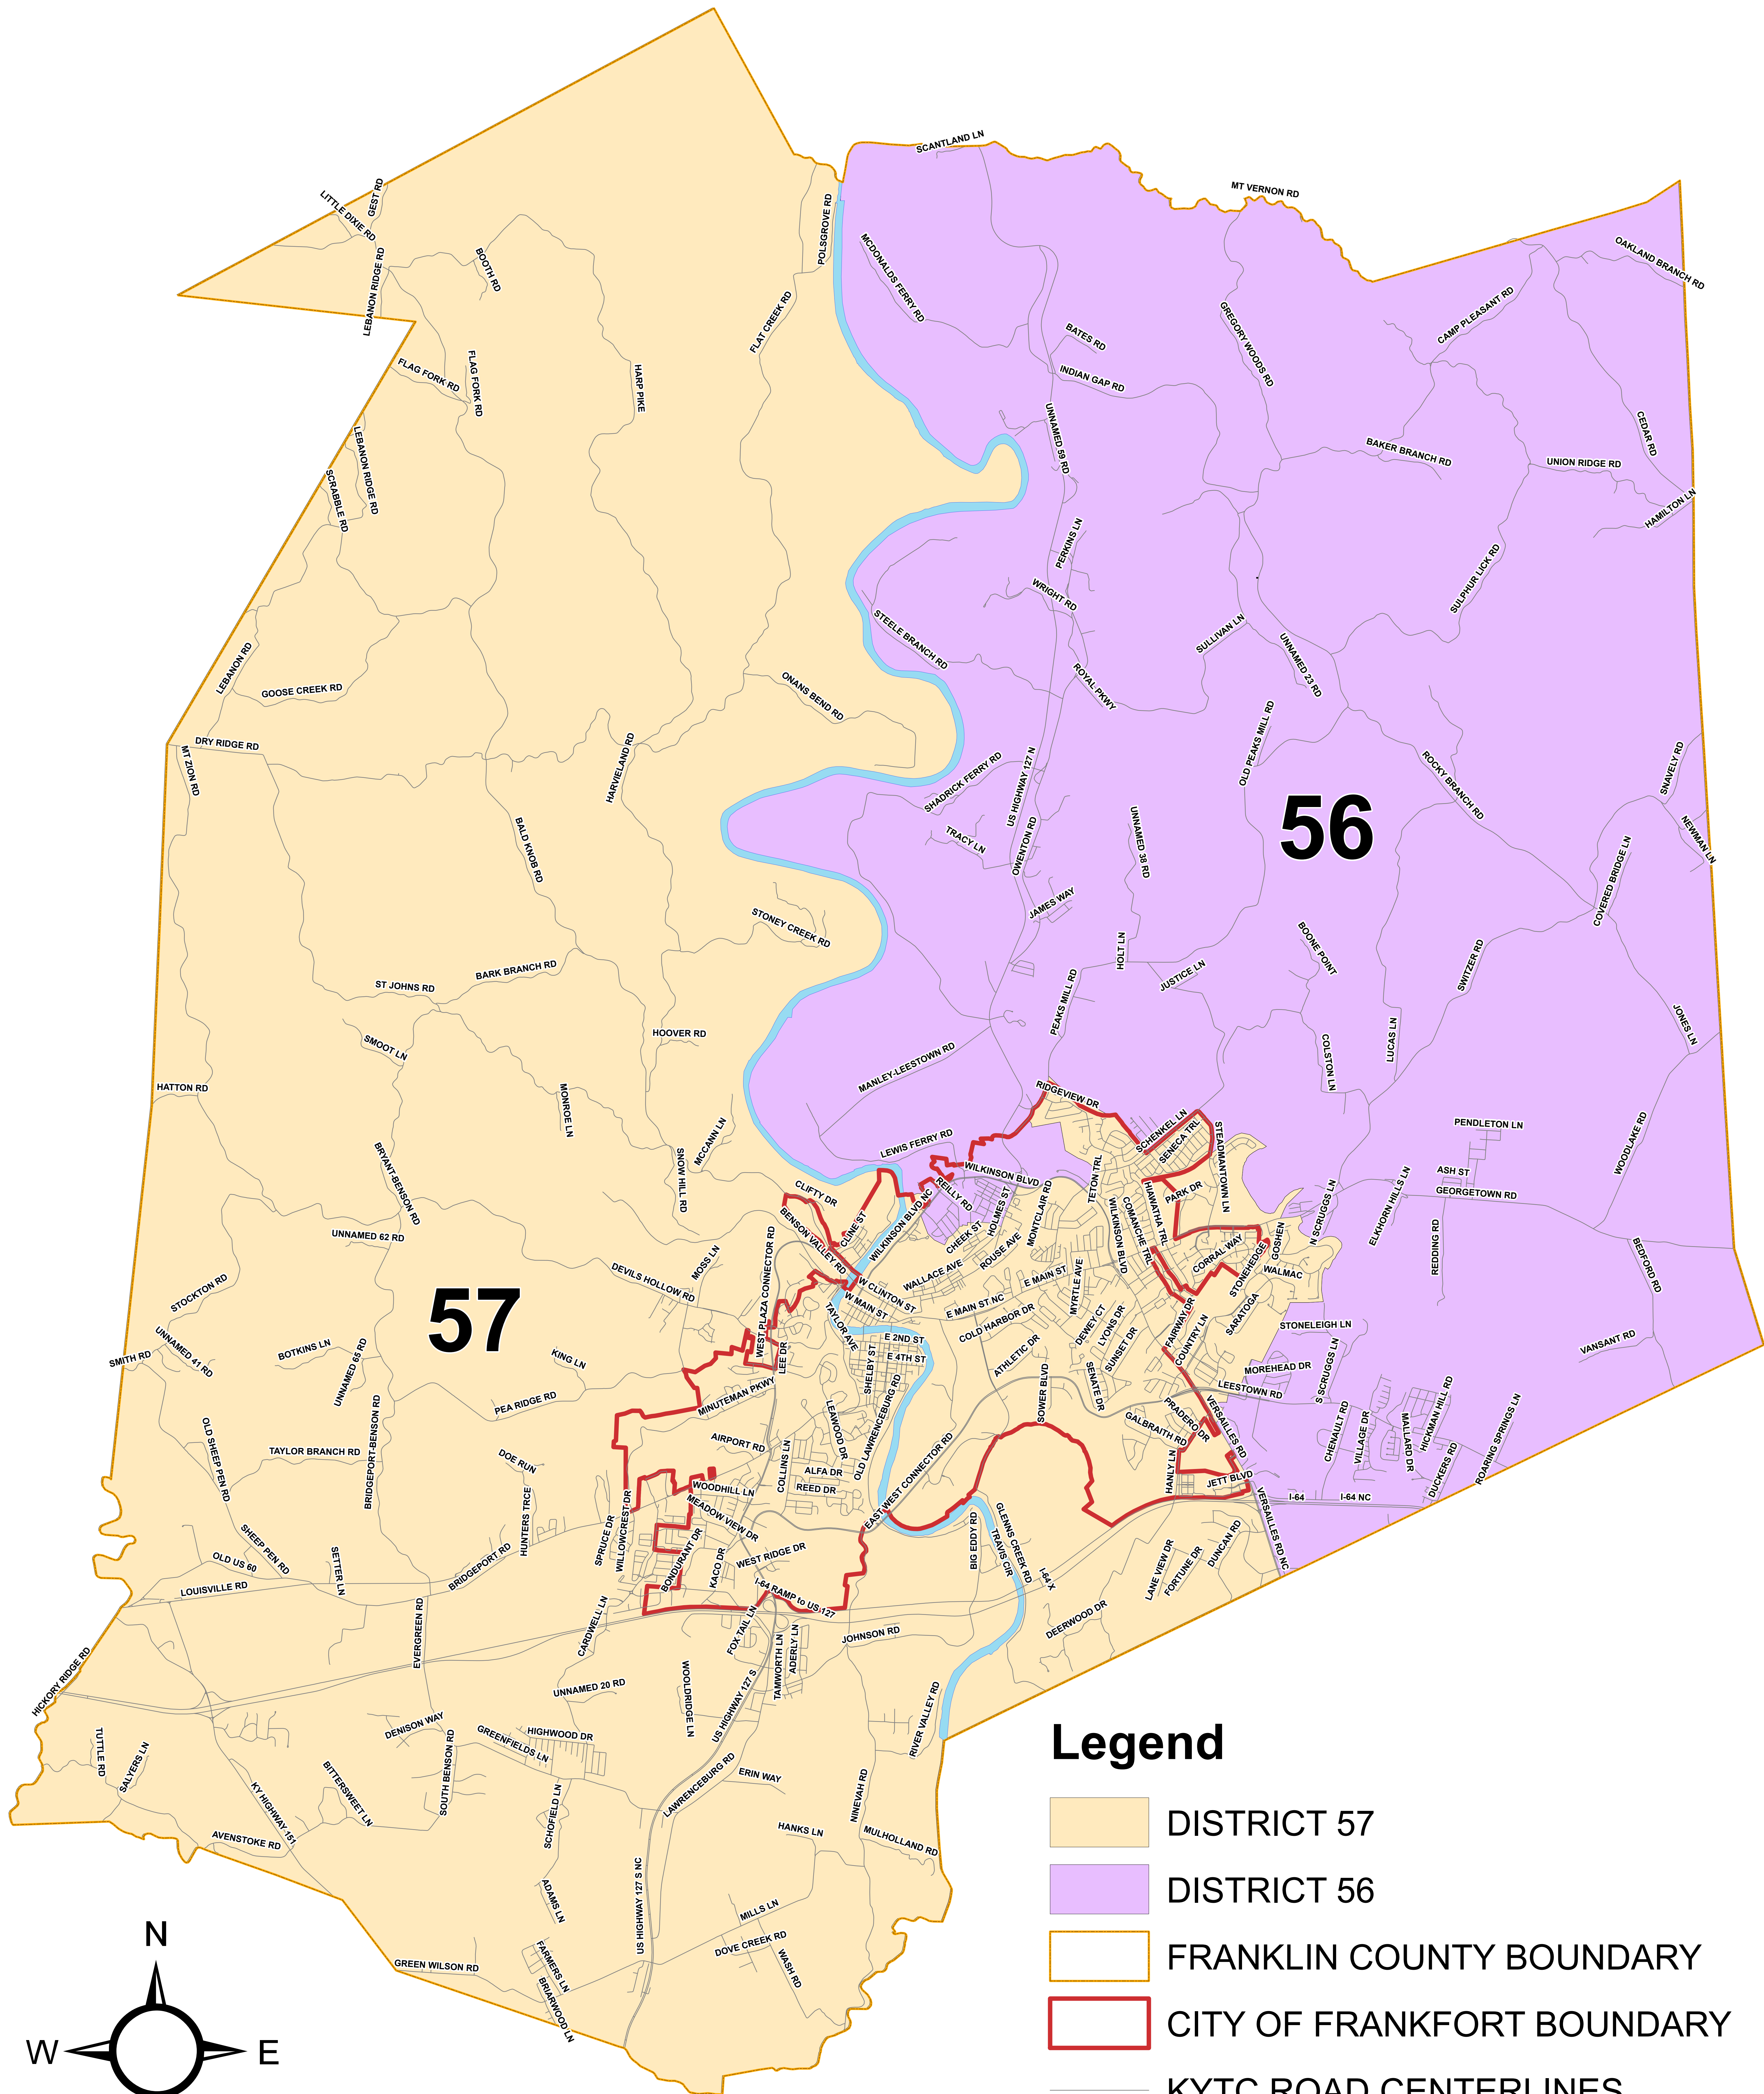

KY House of Representatives 2023 District Map

Legend

-  DISTRICT 57
-  DISTRICT 56
-  FRANKLIN COUNTY BOUNDARY
-  CITY OF FRANKFORT BOUNDARY
-  KYTC ROAD CENTERLINES
-  KY RIVER