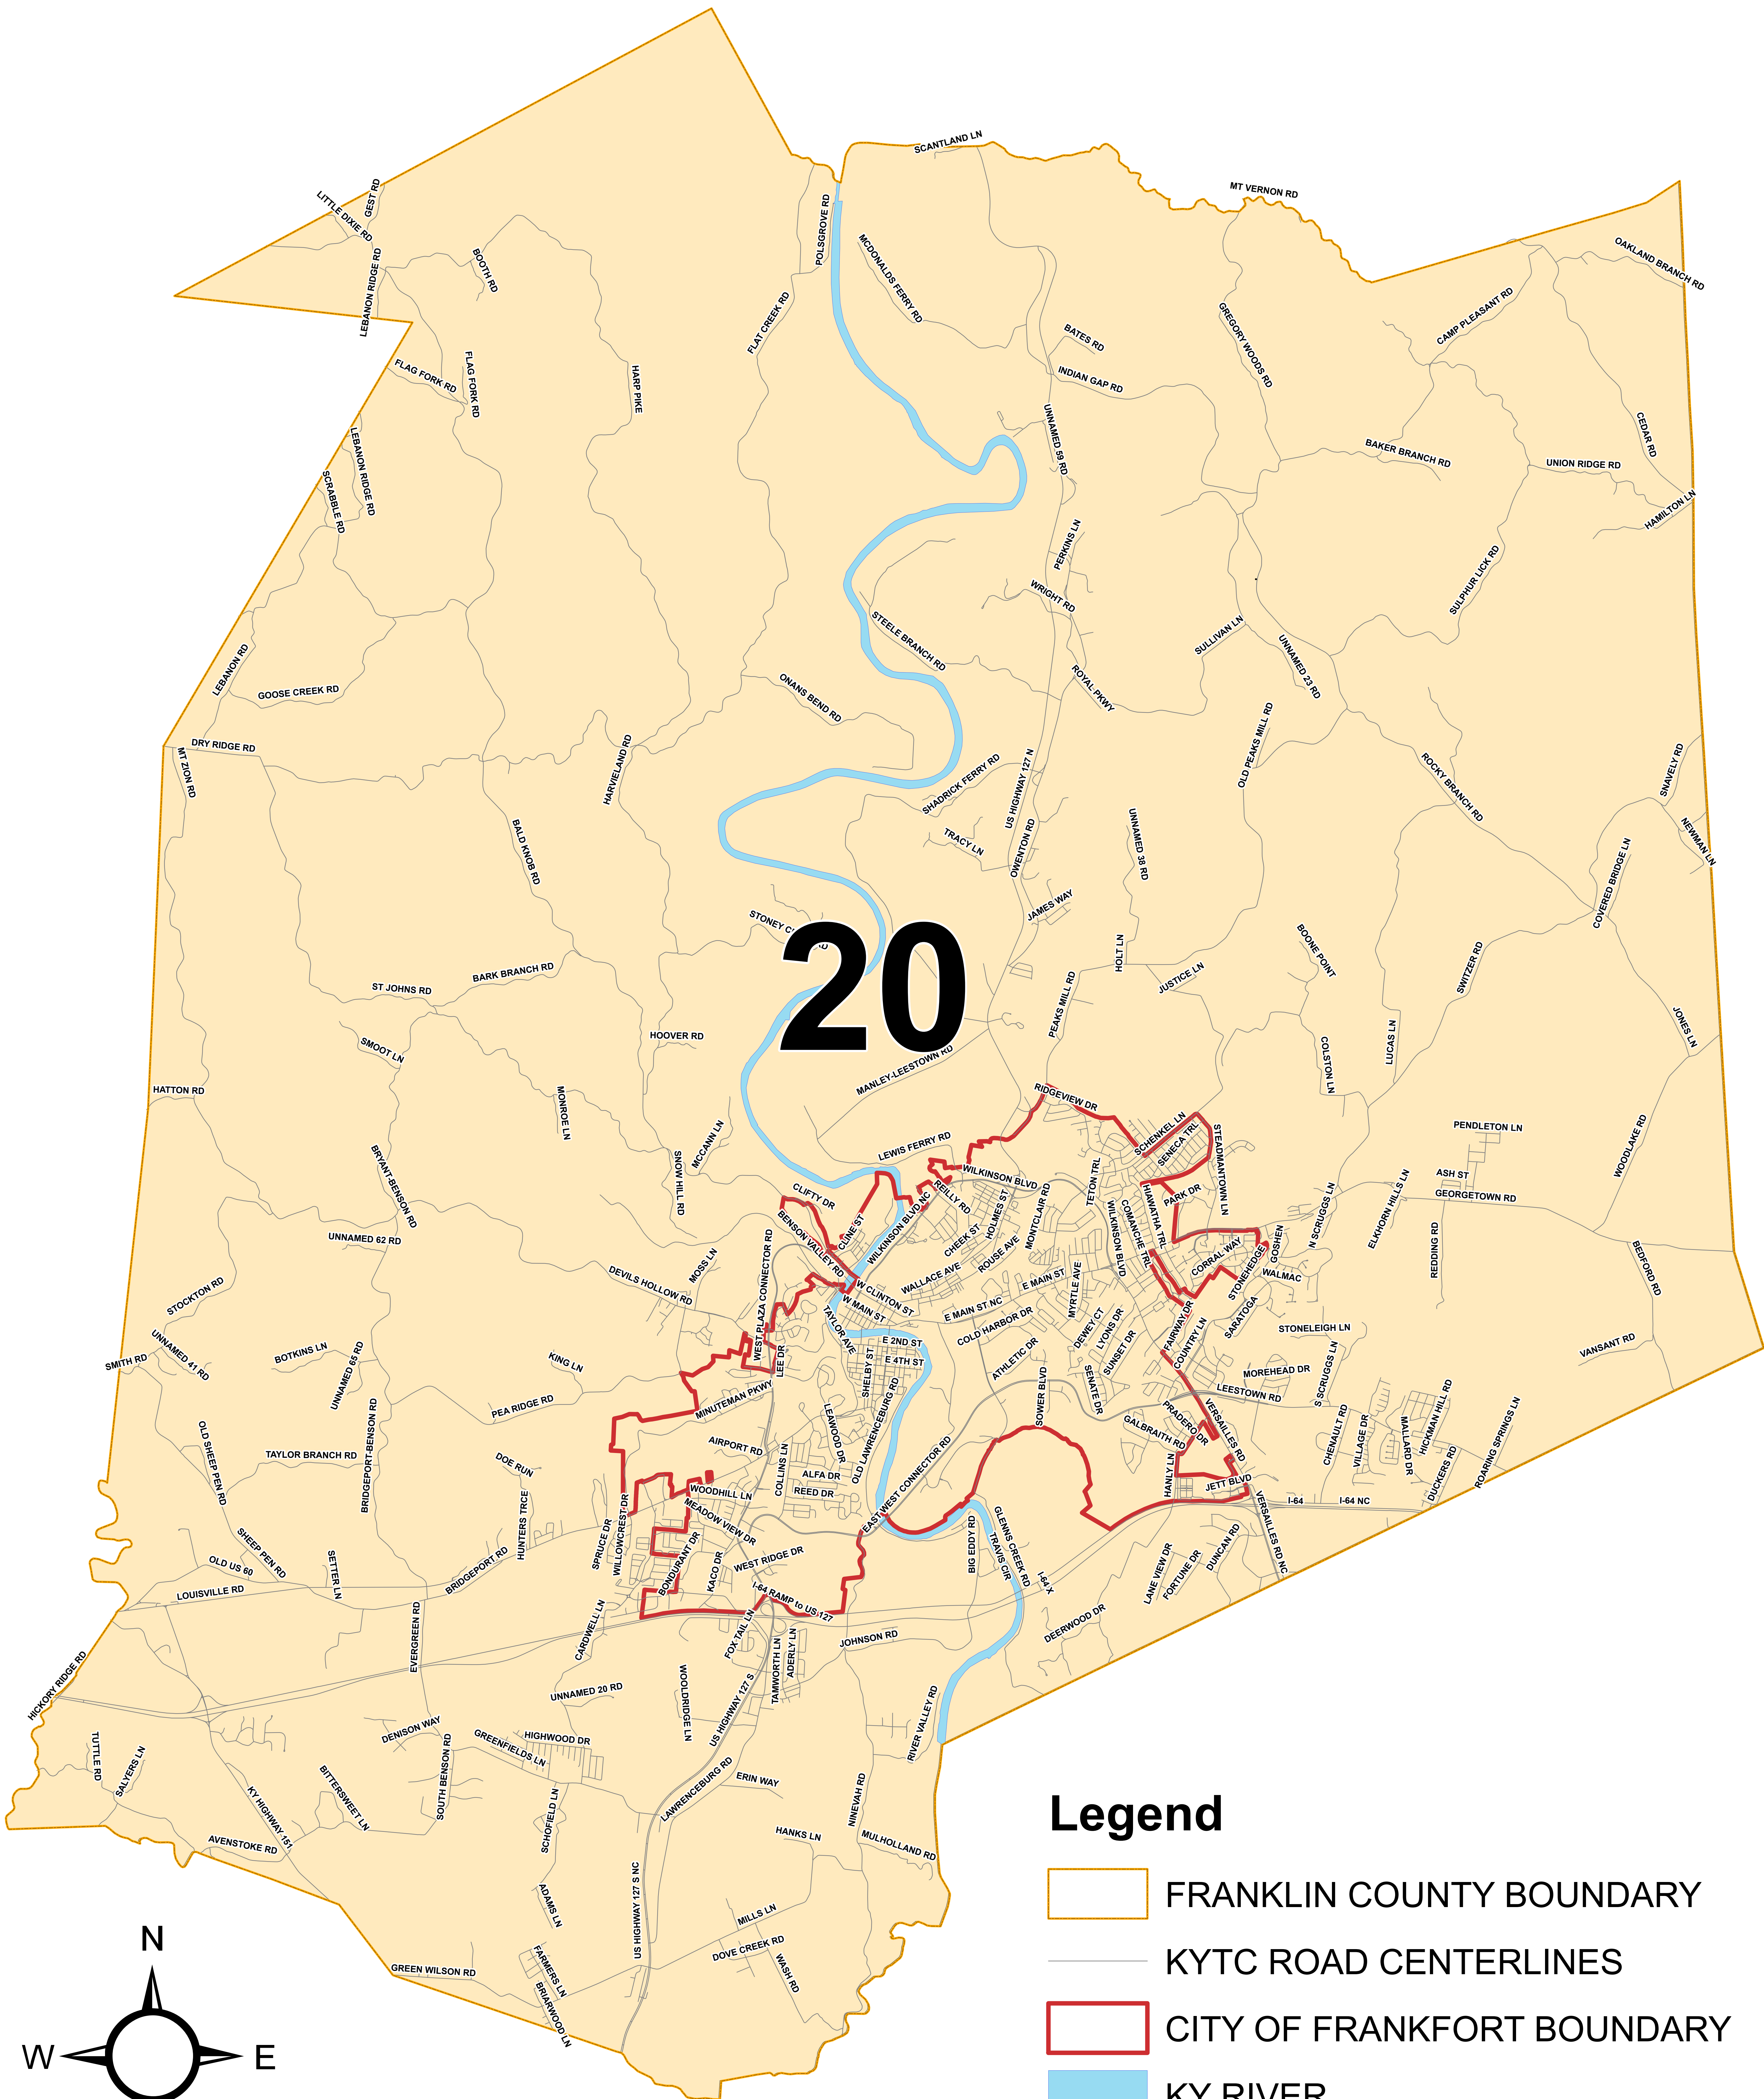

2023 Kentucky 20th Senatorial District Map

20

Legend

-  FRANKLIN COUNTY BOUNDARY
-  KYTC ROAD CENTERLINES
-  CITY OF FRANKFORT BOUNDARY
-  KY RIVER
-  DISTRICT 20